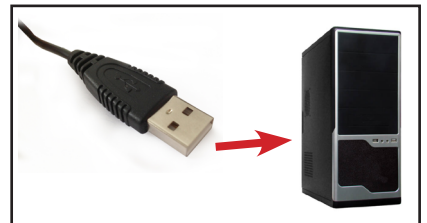

440-W618 Wire