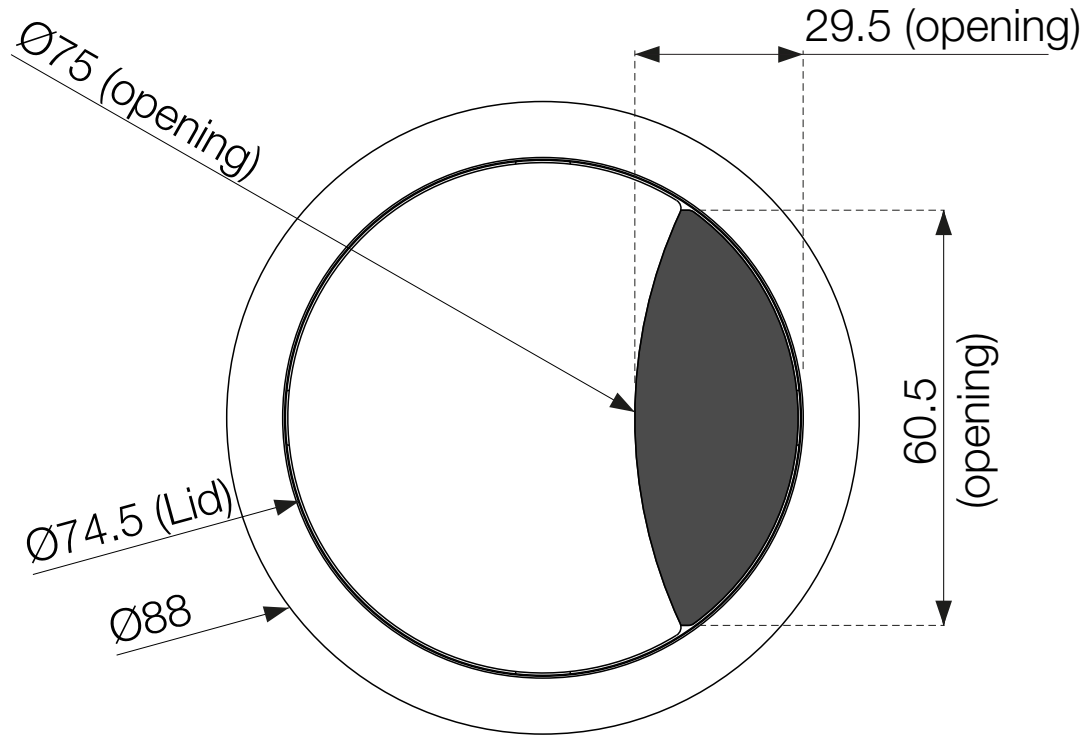

- 429-KS38M
- 429-KS38MW
- 429-KS38MB

## Cable feed-through, Ø80 mm

### Top view

### Side view