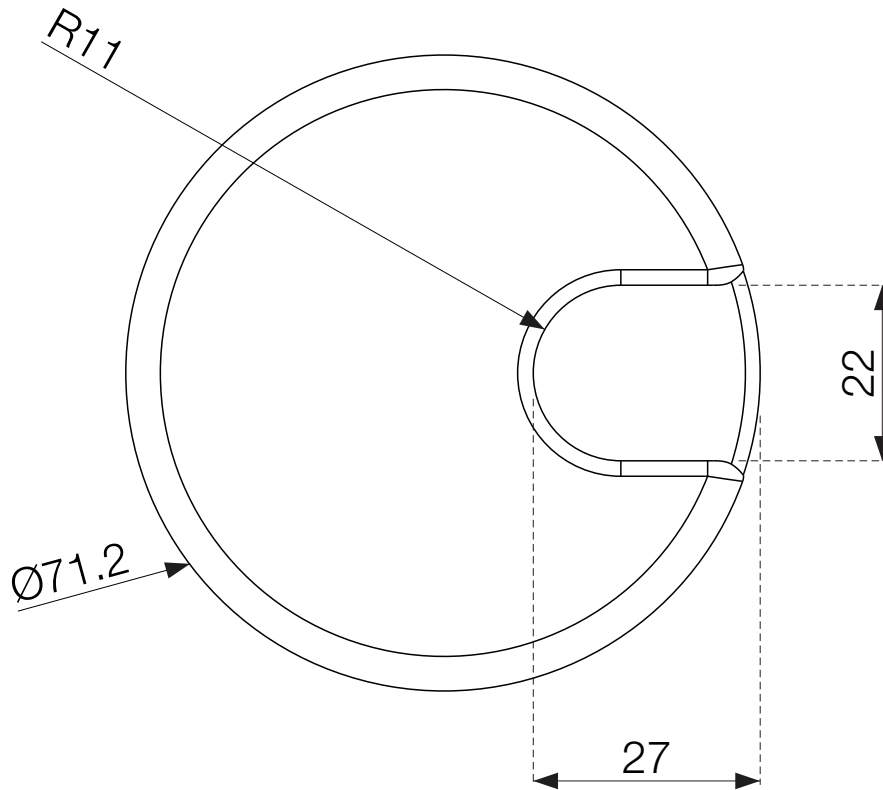

- 429-KS37
- 429-KS37W
- 429-KS37B

## Cable feed-through, Ø60 mm

### Top view

### Side view