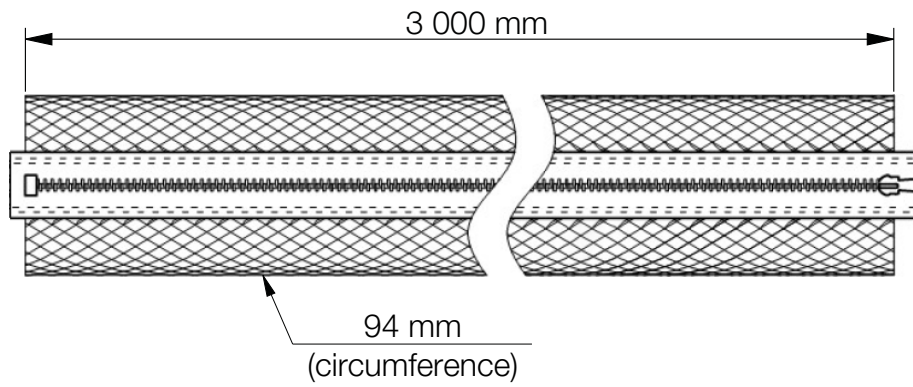

- 429-3030G
- 429-3030W
- 429-3030B

Zipper Braided Wrap Ø20 mm, 3.0 m

Front View (Closed zipper)

Side View (Closed zipper)