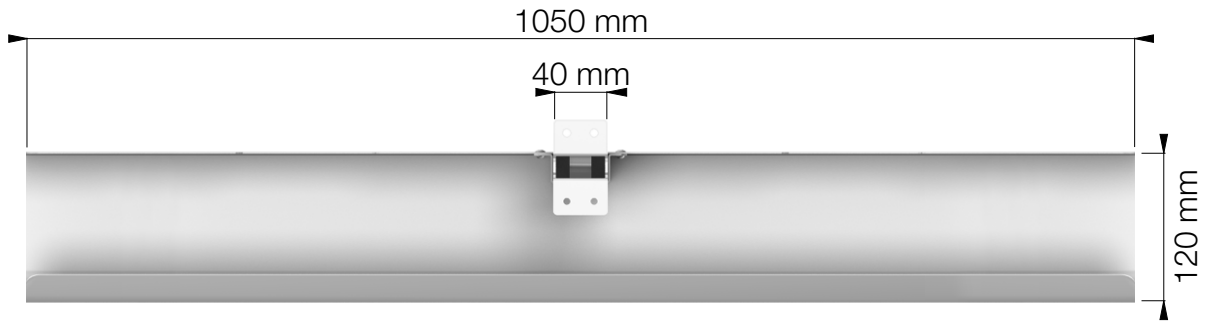

- 429-PI02
- 429-PI02W
- 429-PI02B

LiftPipe - 1050 mm

Top View

Rear View

Side View

BOM

- | | | |
|---|--|----|
| ① |  | X1 |
| ② |  (4x16) | X4 |