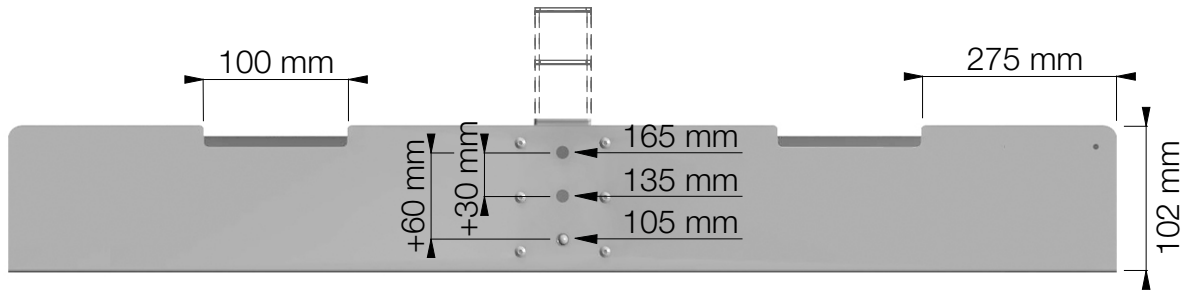

- 429-PI02
- 429-PI02W
- 429-PI02B

LiftPipe - 1050 mm

Top View

Rear View

Side View

BOM

- | | | |
|---|--|----|
| ① |  | X1 |
| ② |  (4x16) | X4 |