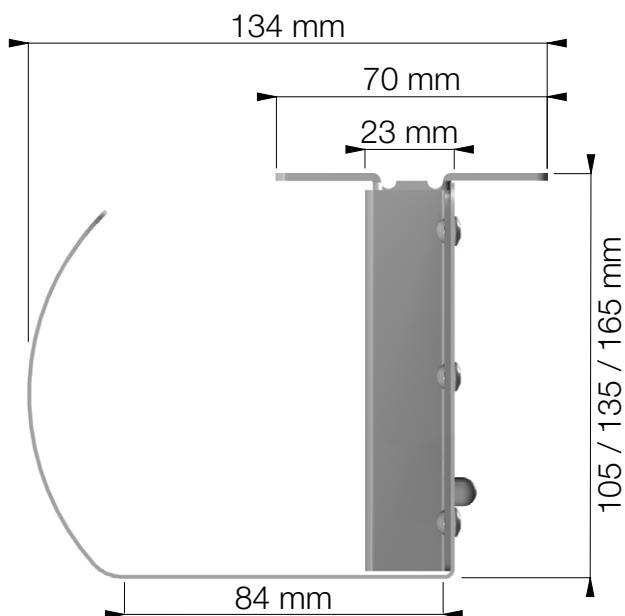

- 429-PI02
- 429-PI02W
- 429-PI02B

LiftPipe - 1050 mm

Top View

Rear View

Side View

BOM

- | | | |
|---|--|----|
| ① |  | X1 |
| ② |  (4x16) | X4 |