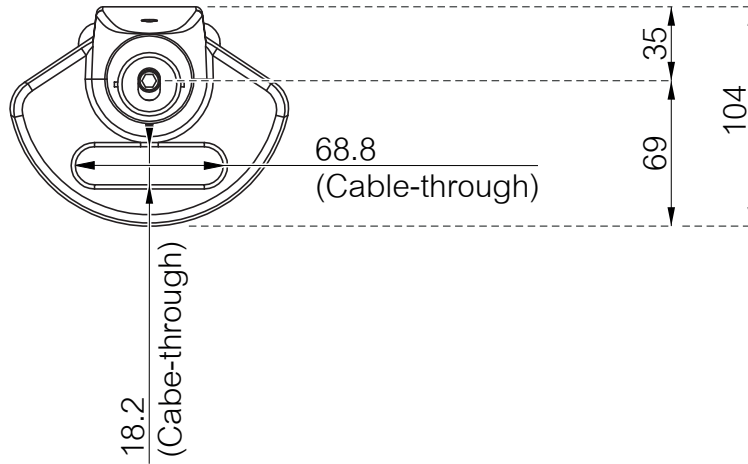

- 438-LC58
- 438-LC58W
- 438-LC58B

Monitor arm STOCKHOLM Duo 2 x 6kg, Gas Spring

Oriented View

Front view

Side view

Bottom view