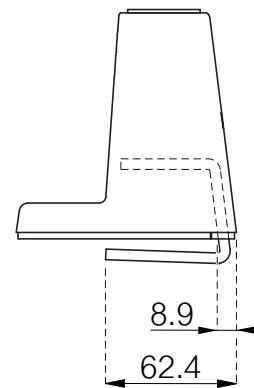

- 438-LC58
- 438-LC58W
- 438-LC58B

Monitor arm STOCKHOLM Duo 2 x 6kg, Gas Spring

Oriented View

Front view

Side view

Bottom view