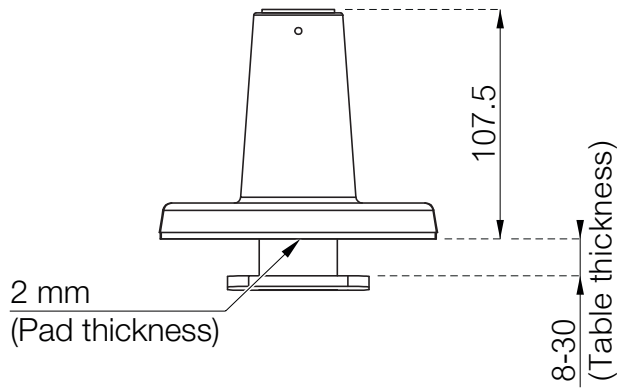

- 438-LC58
- 438-LC58W
- 438-LC58B

Monitor arm STOCKHOLM Duo 2 x 6kg, Gas Spring

Oriented View

Front view

Side view

Bottom view