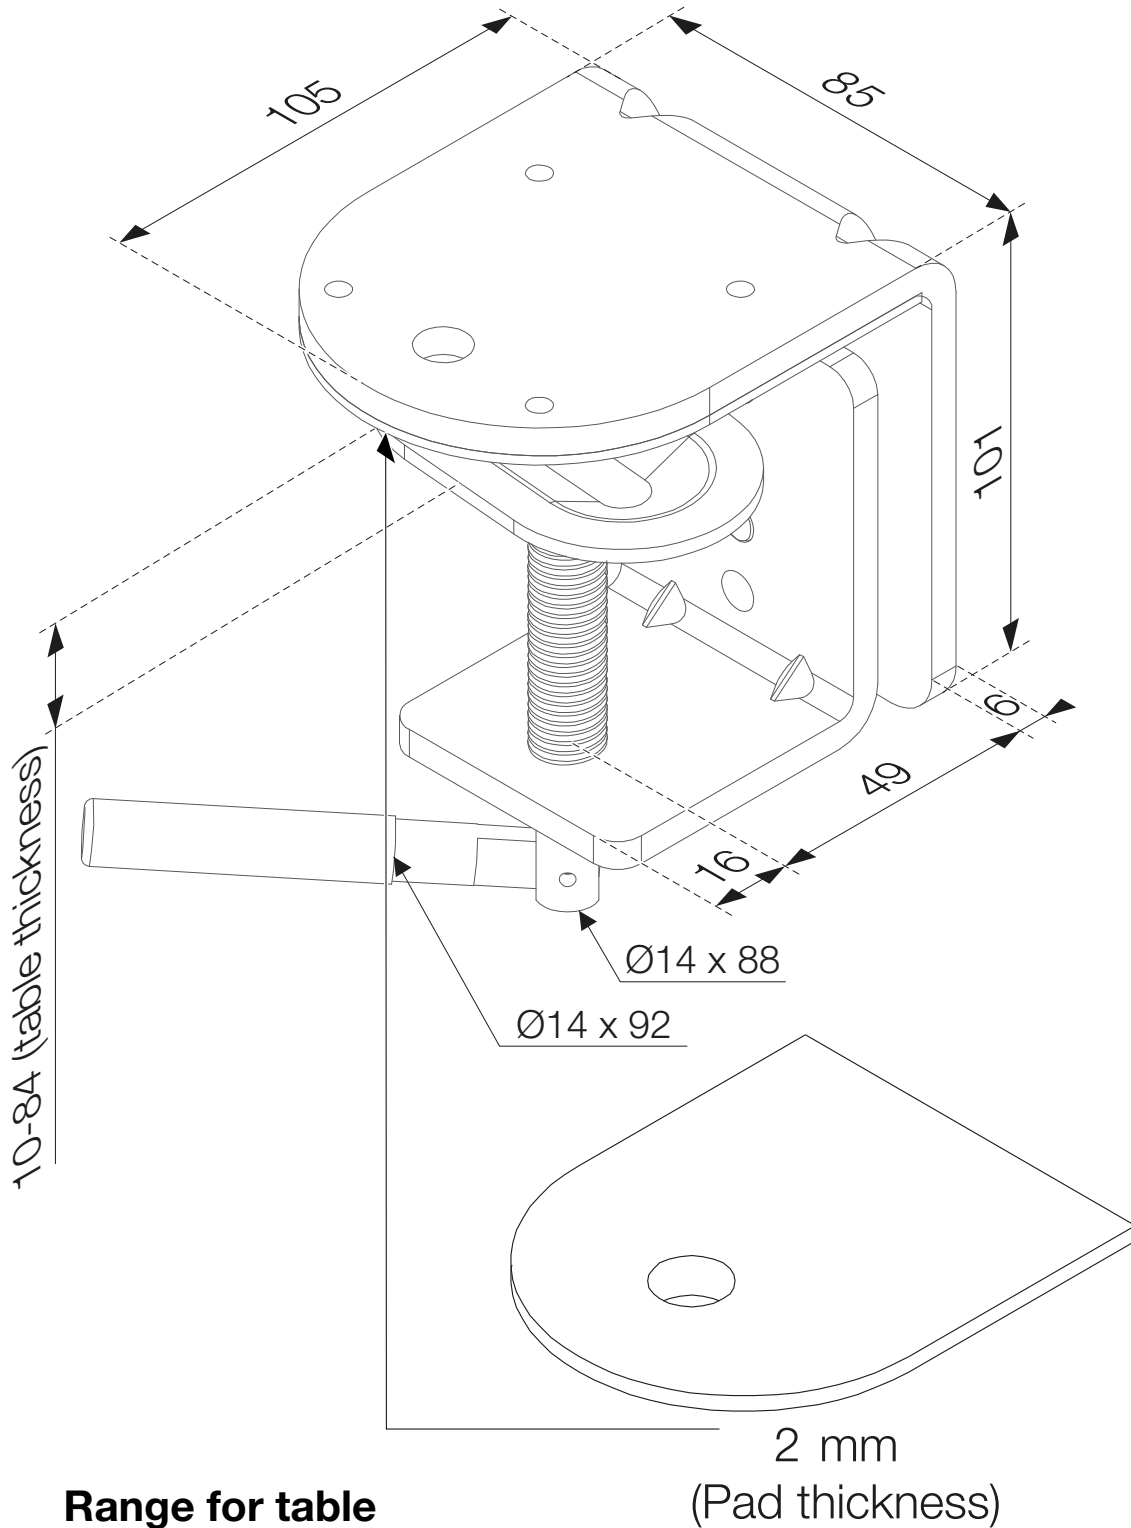

-  438-LC25
-  438-LC25W
-  438-LC25B

Monitor Arm Oslo with firmer table clamp

Oriented View

See next page for a close up of the clamp

- 10-84 mm (table thickness)

- 438-LC25
- 438-LC25W
- 438-LC25B

Monitor Arm Oslo with firmer table clamp

Oriented View

Range for table thickness

- 10-84 mm