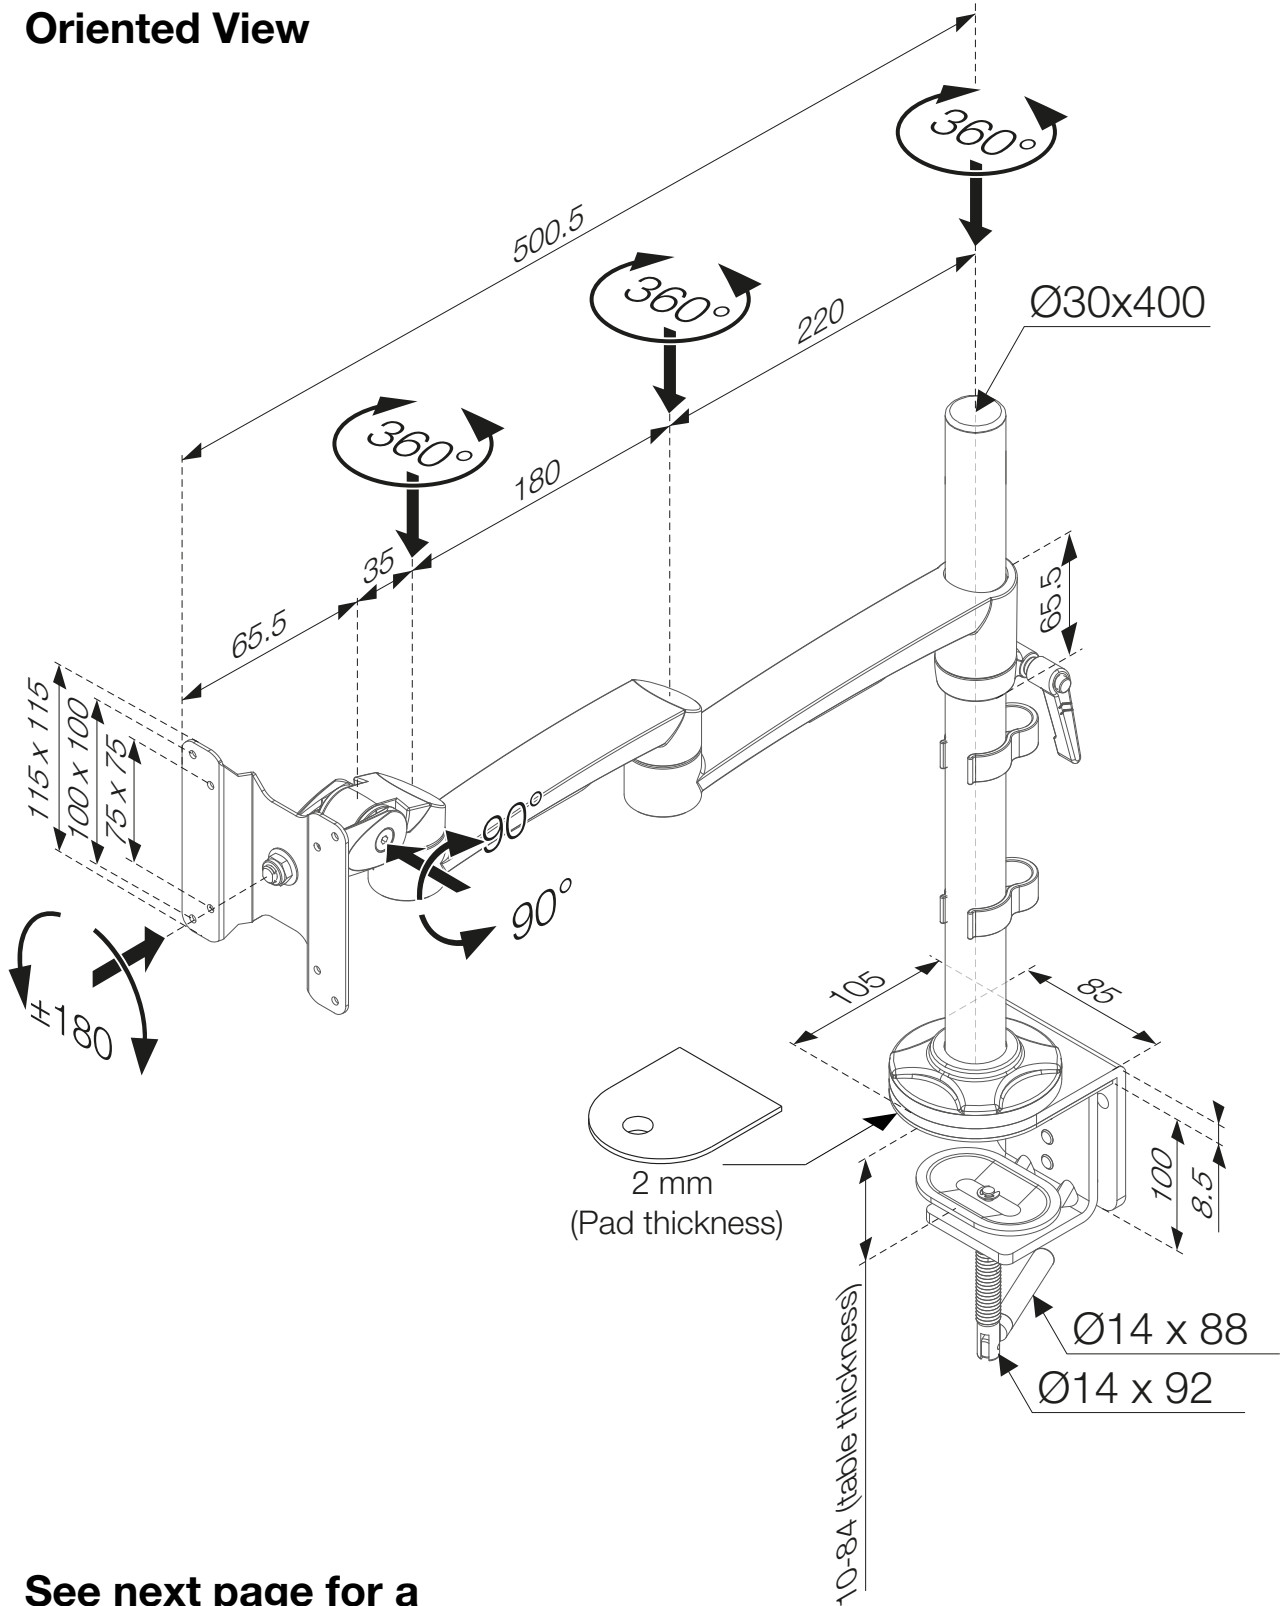

-  438-LC25
-  438-LC25W
-  438-LC25B

Monitor Arm Oslo with firmer table clamp

Oriented View

See next page for a close up of the clamp

- 10-84 mm (table thickness)

- 438-LC25
- 438-LC25W
- 438-LC25B

Monitor Arm Oslo with firmer table clamp

Oriented View

Range for table thickness

- 10-84 mm