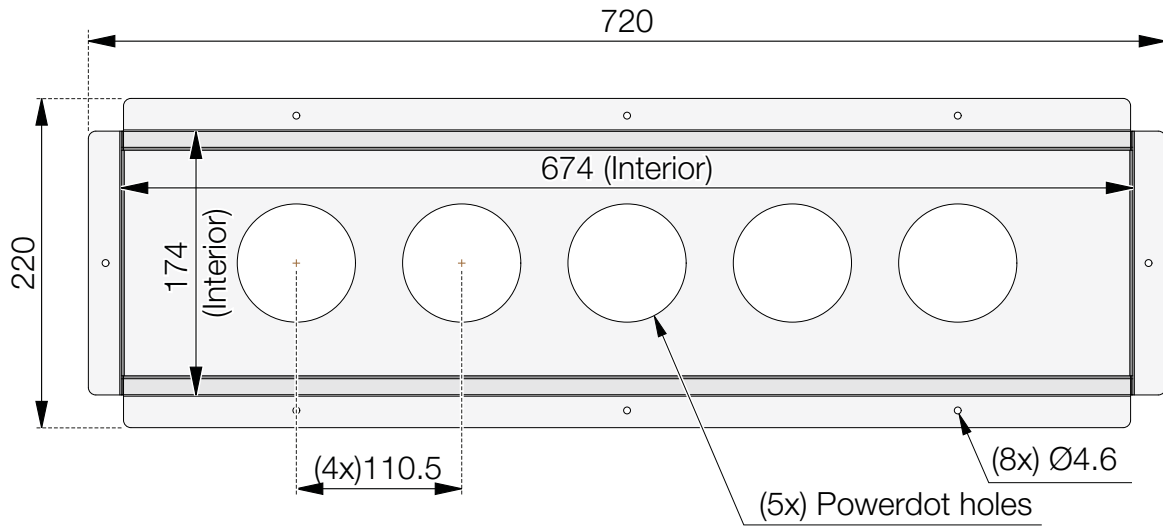

- 935-TP05
- 935-TP05W
- 935-TP05B

Powerdot Tray for 5 Powerdot

Top View

Side View

Bottom surface of tray: **674 x 154 & (5x) Ø79 holes**