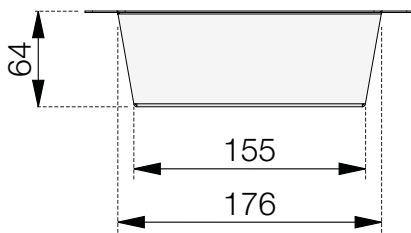

- 935-TP05
- 935-TP05W
- 935-TP05B

Powerdot Tray for 5 Powerdot

Top View

Side View

Bottom surface of tray: **674 x 154 & (5x) Ø79 holes**