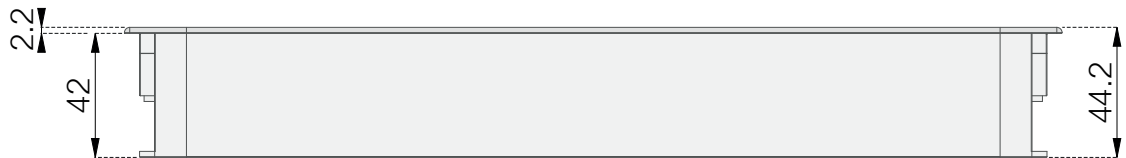

- 935-TC30
- 935-TC30W
- 935-TC30B

Axessline Duo 30

Top view (Above Table)

Side View

Bottom View (Below Table)

Recommended cut out: 300^{+1}_0 x 140^{+1}_{-1} (R5 corners)