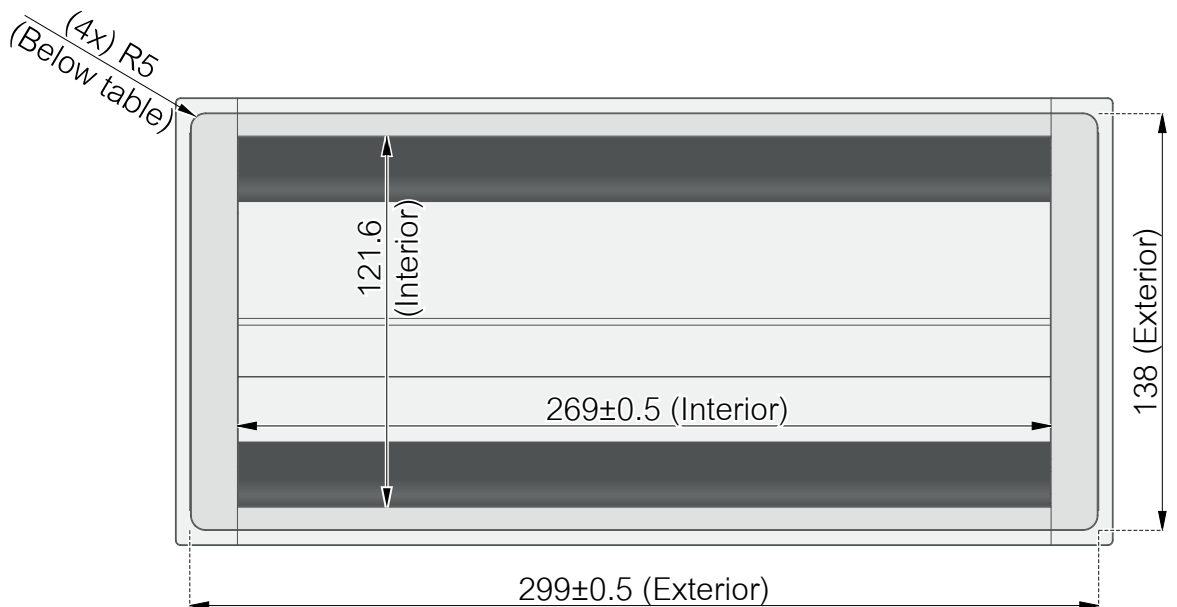

- 935-TC30
- 935-TC30W
- 935-TC30B

Axessline Duo 30

Top view (Above Table)

Side View

Bottom View (Below Table)

Recommended cut out: 300^{+1}_0 x 140^{+1}_{-1} (R5 corners)