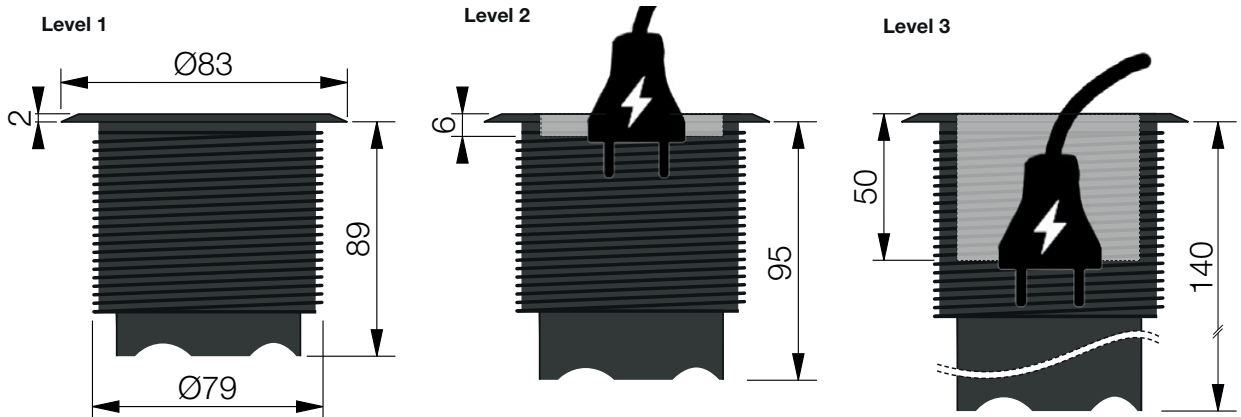

□ 935-PD13W

■ 935-PD13

Powerdot - Power, HDMI, USB port

Front View

Side View - With cable and fastening nut