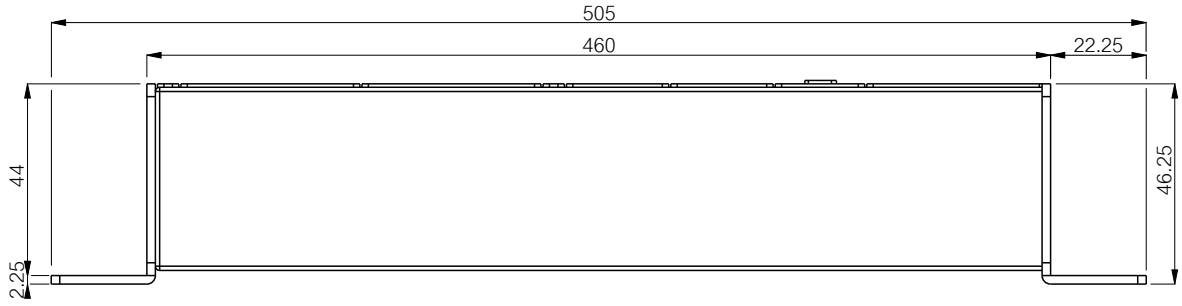

935-T6DS

Axessline Outlet - 6 Power 4 Data/switch

Front View

Side View