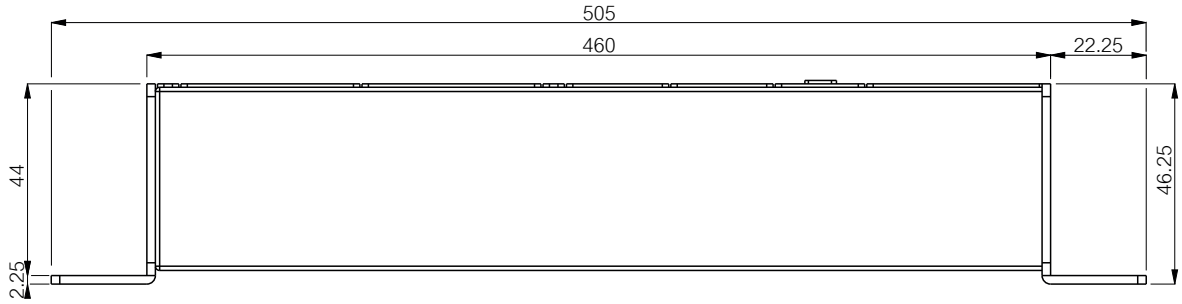

- 935-TC60
- 935-TC60W
- 935-TC60B

Axessline Duo 60

Oriented View

- 935-TK61
- 935-TK61W
- 935-TK61B

Axessline PDU Tray 670 x 220 mm

Top View

Side View

BOM

- | | | |
|---|---|----|
| ① |  | X1 |
| ② |  (M6x10) | X2 |

935-T4DC

**Axessline Outlet Conference - 4 Power,
4 Data, 2 USB, 1 VGA/audio, 1 HDMI**

Front View

Side View