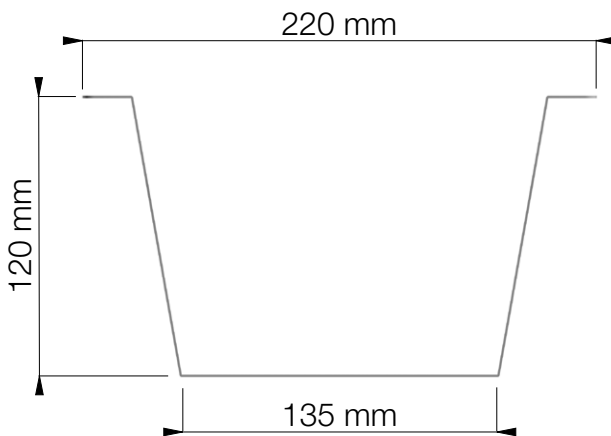

- 935-TC60
- 935-TC60W
- 935-TC60B

Axessline Duo 60

Oriented View

- 935-TK61
- 935-TK61W
- 935-TK61B

Axessline PDU Tray 670 x 220 mm

Top View

Side View

BOM

- | | | |
|---|---|----|
| ① |  | X1 |
| ② |  (M6x10) | X2 |

935-T4DC

**Axessline Outlet Conference - 4 Power,
4 Data, 2 USB, 1 VGA/audio, 1 HDMI**

Front View

Side View