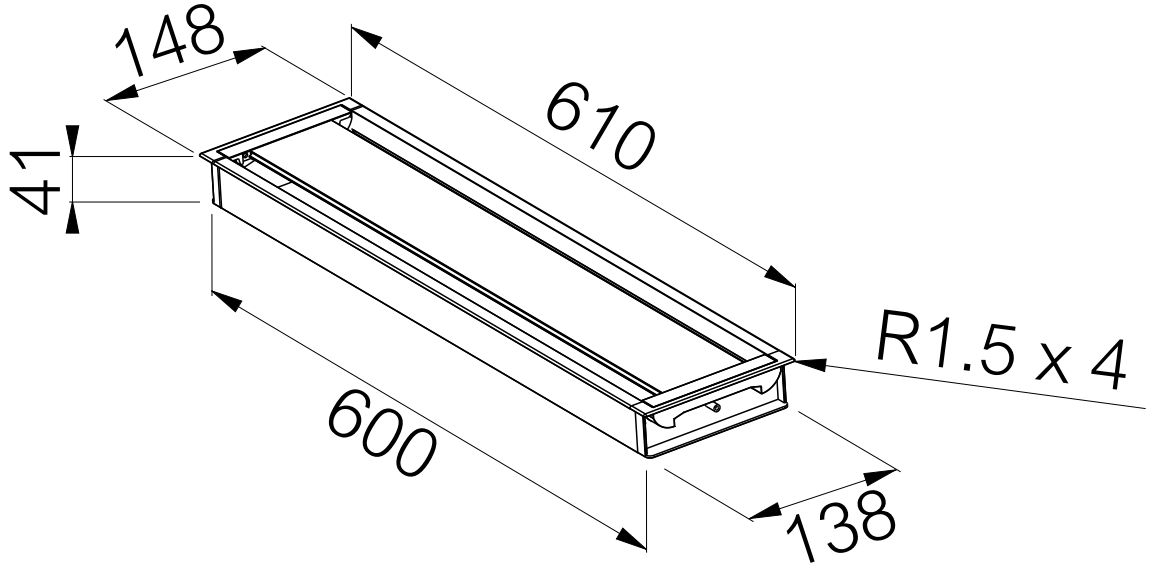

- 935-TC60
- 935-TC60W
- 935-TC60B

Axessline Duo 60

Oriented View

- 935-TK61
- 935-TK61W
- 935-TK61B

Axessline PDU Tray 670 x 220 mm

Top View

Side View

BOM

- | | | |
|---|---|----|
| ① |  | X1 |
| ② |  (M6x10) | X2 |

935-T4DC

**Axessline Outlet Conference - 4 Power,
4 Data, 2 USB, 1 VGA/audio, 1 HDMI**

Front View

Side View