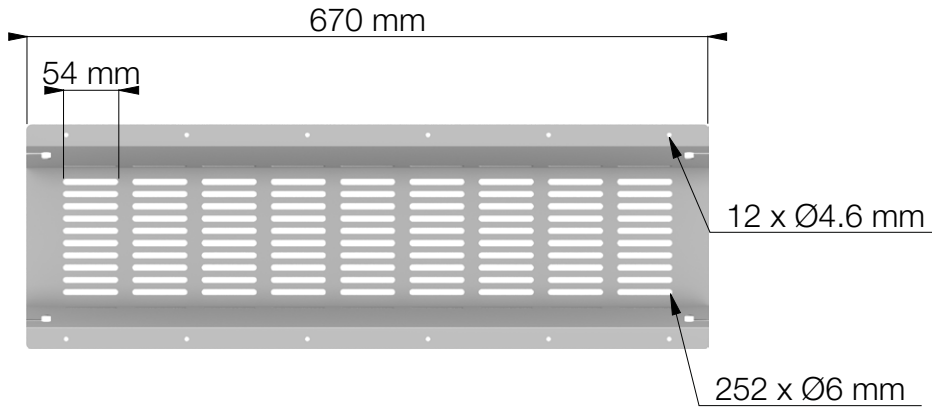

- 935-TC60
- 935-TC60W
- 935-TC60B

Axessline Duo 60

Oriented View

- 935-TK61
- 935-TK61W
- 935-TK61B

Axessline PDU Tray 670 x 220 mm

Top View

Side View

BOM

- | | | |
|---|---|----|
| ① |  | X1 |
| ② |  (M6x10) | X2 |

935-T4DC

**Axessline Outlet Conference - 4 Power,
4 Data, 2 USB, 1 VGA/audio, 1 HDMI**

Front View

Side View